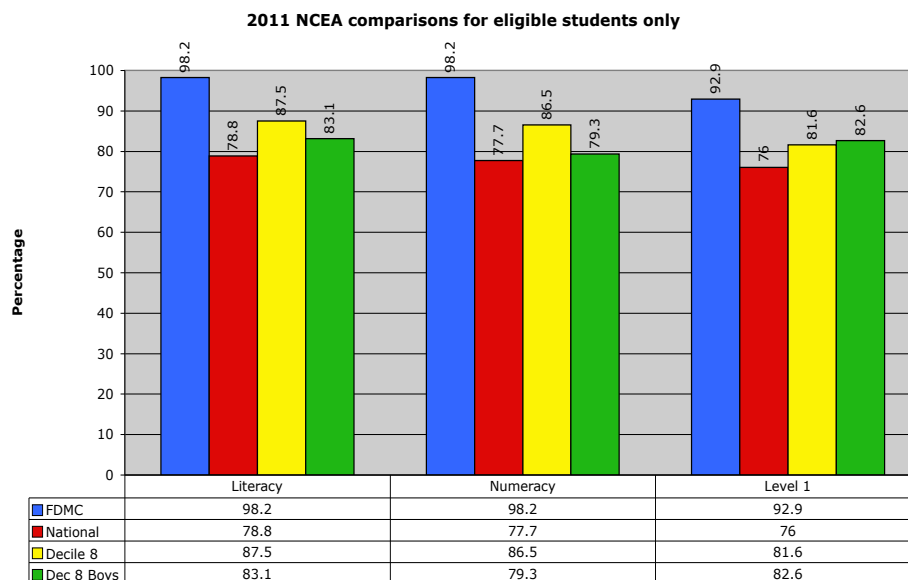

Are you looking for an excelling and safe New Zealand school for your son?

Francis Douglas Memorial College is the answer.

- ❖ A respected and loved De La Salle school where the teachings of Jesus Christ and St John Baptist de La Salle are woven into our curriculum
- ❖ Government funded identically to state schools for operations and teachers' salaries
- ❖ A Decile 8 school
- ❖ Open to Catholic families, a prescribed quota from non Catholic families and all international students
- ❖ 740 boys from Year 7 to 13 (11 to 18 years) with 120 boys from Year 9 to 13 in our hostel
- ❖ Homestay or hostel accommodation for international students
- ❖ Professional and stable staff teams in school and hostel
- ❖ Blessed with a well facilitated 24 hectare campus in New Plymouth, Taranaki, New Zealand
- ❖ 82 percent student representative involvement in well managed and successful sports teams
- ❖ Superior academic outcomes. 2011 Level 1 NCEA results for eligible students as they appear on the NZQA website are: